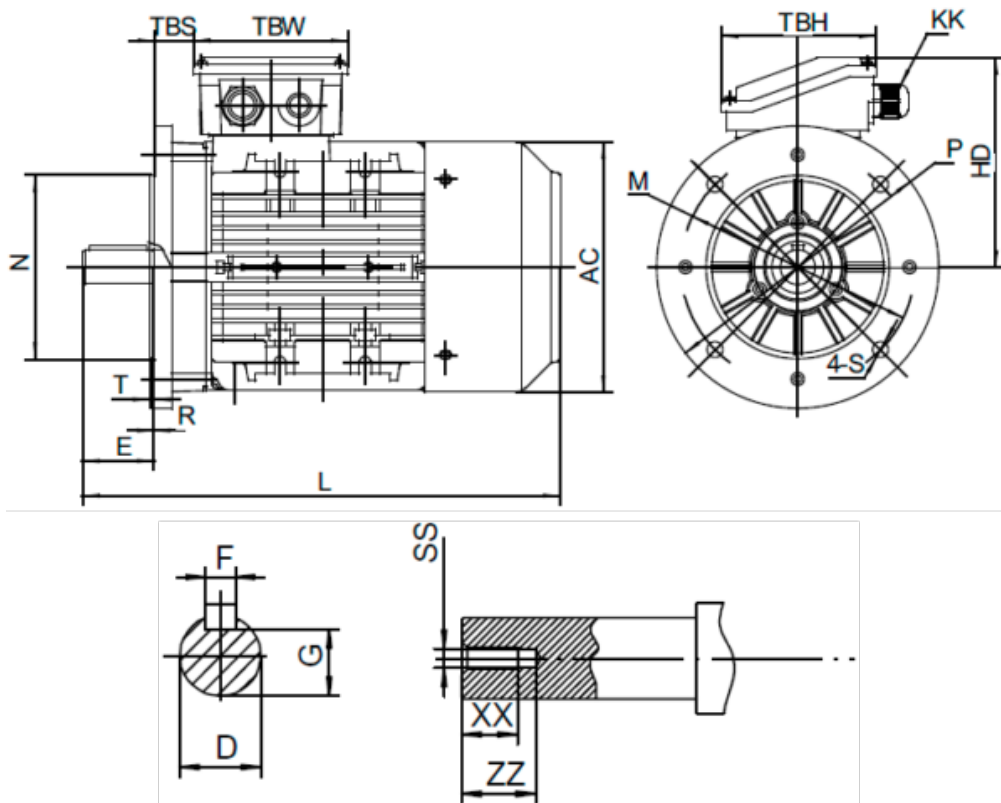

Data Sheet

Article number: 25180007561440

Description: Kleedrive T3A 90S-6 0.75kw 900 rpm UL/CSA
3x230/400V 50 HZ IP55 B5 Eff=78,9%

Measures

AA = 176	L = 313/338	TBH = 109
AC = Ø177	M = Ø165	TBS = 28.5
AD = 235	N = Ø130	TBW = 109
D = Ø24	P = Ø200	XX = 19
E = 50	R = 0	ZZ = 25
F = 8	S = Ø12	
G = 20	SS = M8	
HD = 145	T = 3.5	